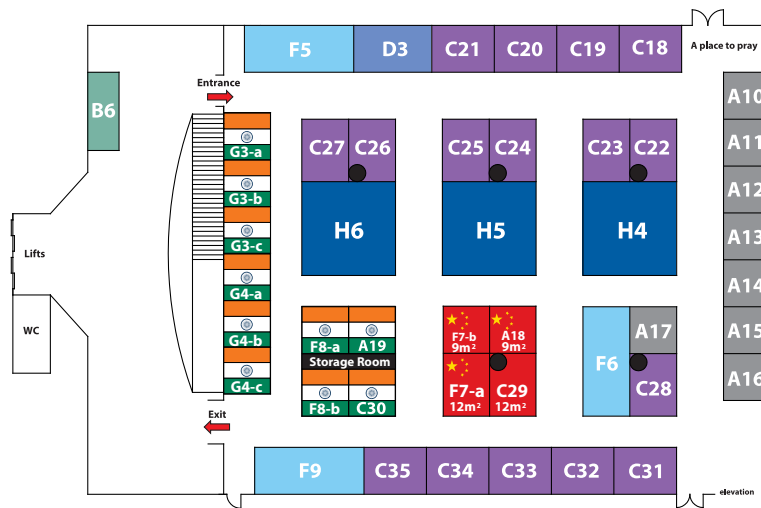

Interbuild Layout

- A**
9m²
 - B**
10m²
 - C**
12m²
 - D**
15m²
 - E**
18m²
 - F**
21m²
 - G**
27m²
 - H**
36m²
 - I**
24m²
- Column

Hall A

Hall B

Hall C

9 - 12 / 9 / 2019
Halls of Zara Expo
Near Grand Hyatt Amman Hotel
Amman - Jordan