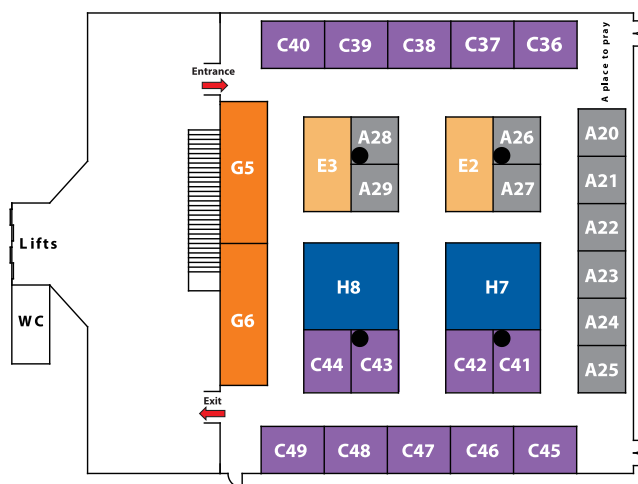

Interbuild Layout

- A**
9m²
 - B**
10m²
 - C**
12m²
 - D**
15m²
 - E**
18m²
 - F**
21m²
 - G**
27m²
 - H**
36m²
 - I**
24m²
- Column

Hall A

Hall B

Hall C

9 - 12 / 9 / 2019
Halls of Zara Expo
Near Grand Hyatt Amman Hotel
Amman - Jordan