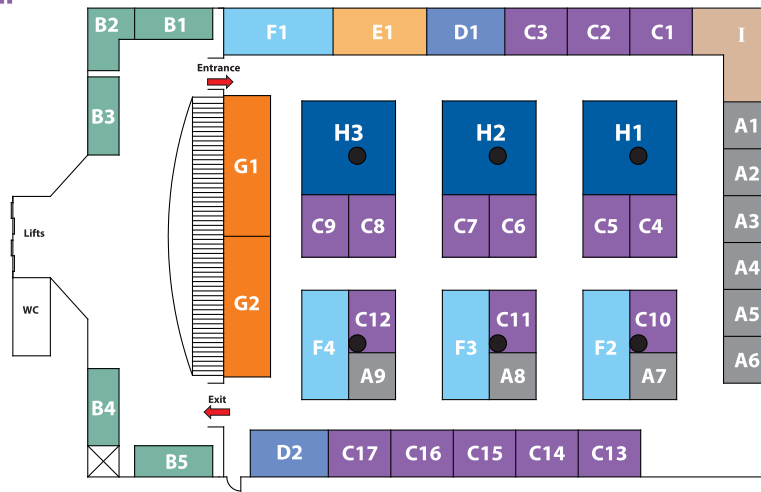

Interbuild Layout

- A**
9m²
 - B**
10m²
 - C**
12m²
 - D**
15m²
 - E**
18m²
 - F**
21m²
 - G**
27m²
 - H**
36m²
 - I**
24m²
- Column

Hall A

Hall B

Hall C

9 - 12 / 9 / 2019
Halls of Zara Expo
Near Grand Hyatt Amman Hotel
Amman - Jordan